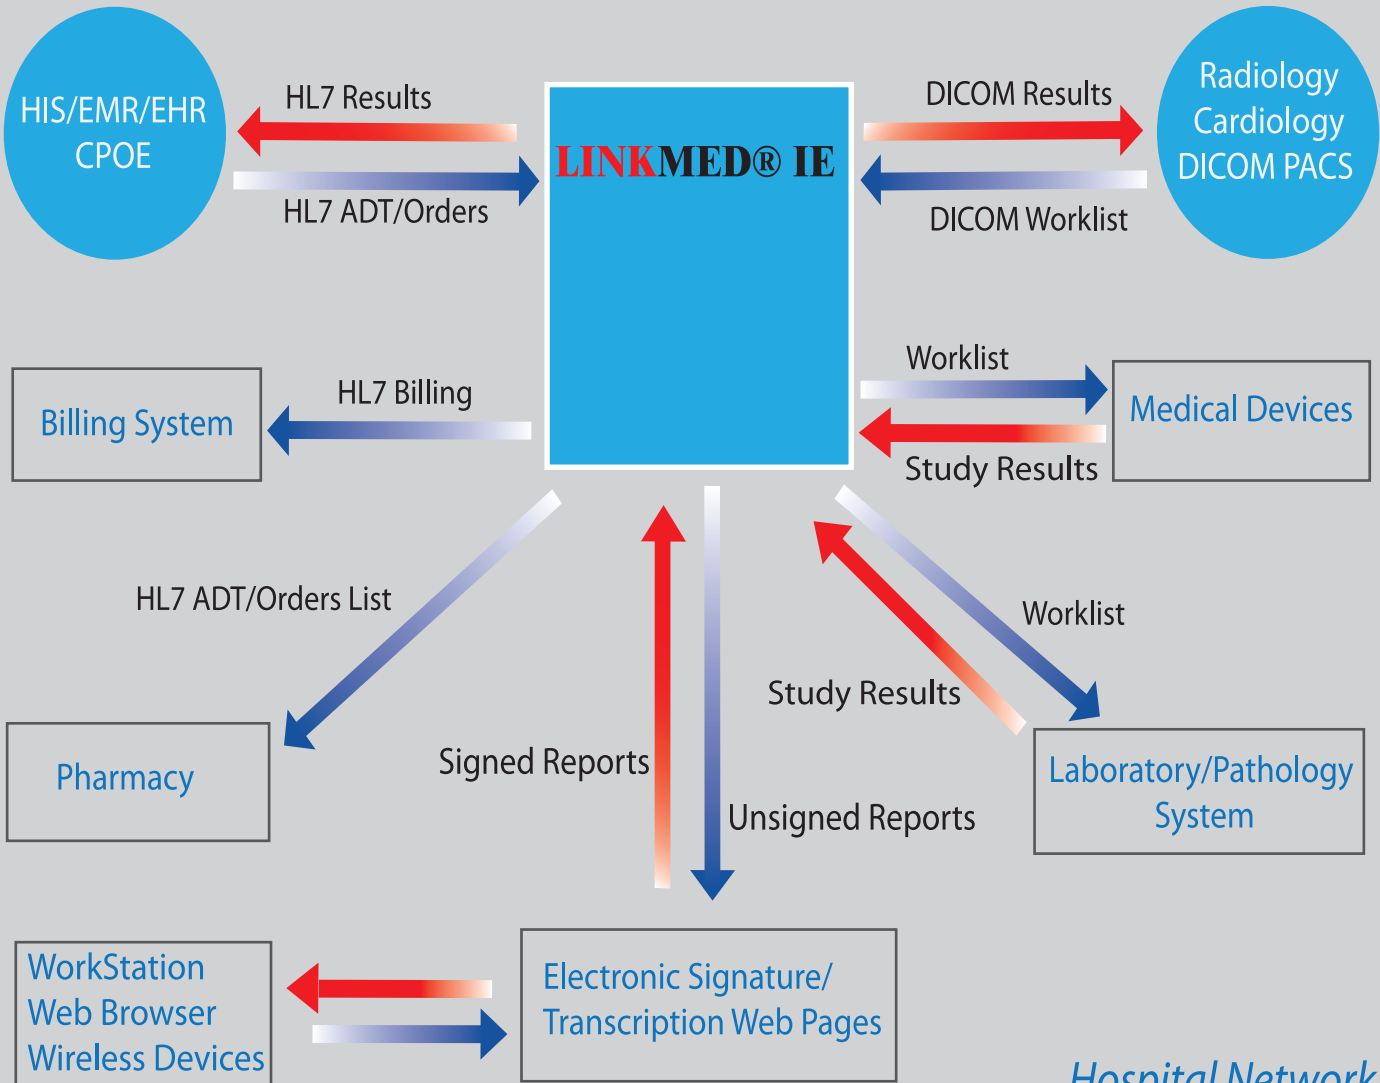

# LINKMED® IE Interface Engine

## Hospital Network

## Hospital Network

- The most Flexible, Customizable Interface Engine available to the Healthcare Industry
- Virtually Connects/Exchanges Data with any EMR/EHR/HIS/PACS and Diagnostic Medical Devices
- Bi-directional HL7 ADT, Order/Result and Billing Interface

- Complete Healthcare Interface Solutions with Professional Installations Included
- LINKMED® Interface Technologies Provide Front-end Interfacing Solutions to Many of the World's top Cardiology Systems and Diagnostic Medical Devices' Manufactures Since 1991
- A Turnkey Solutions for Healthcare Information System Integration